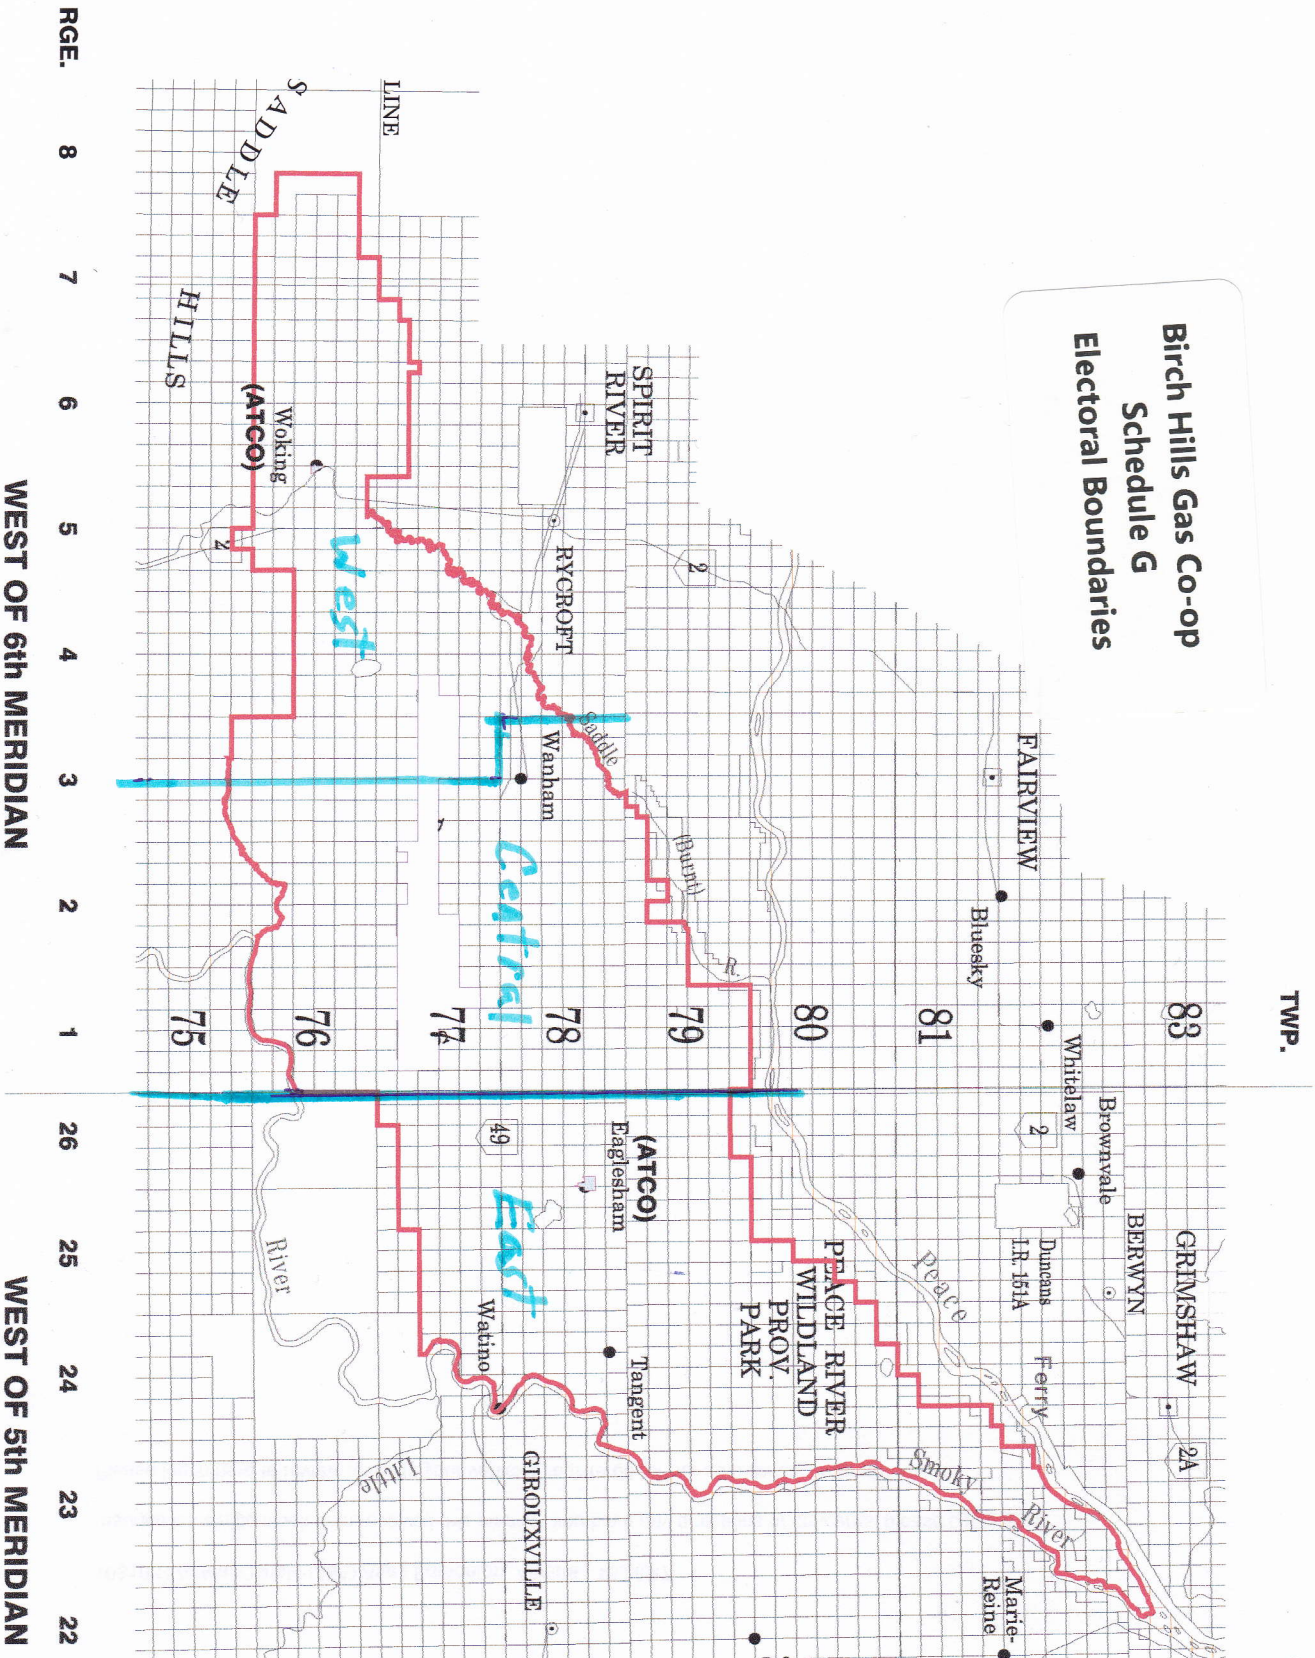

**Birch Hills Gas Co-op
Schedule G
Electoral Boundaries**

WEST OF 6th MERIDIAN

WEST OF 5th MERIDIAN